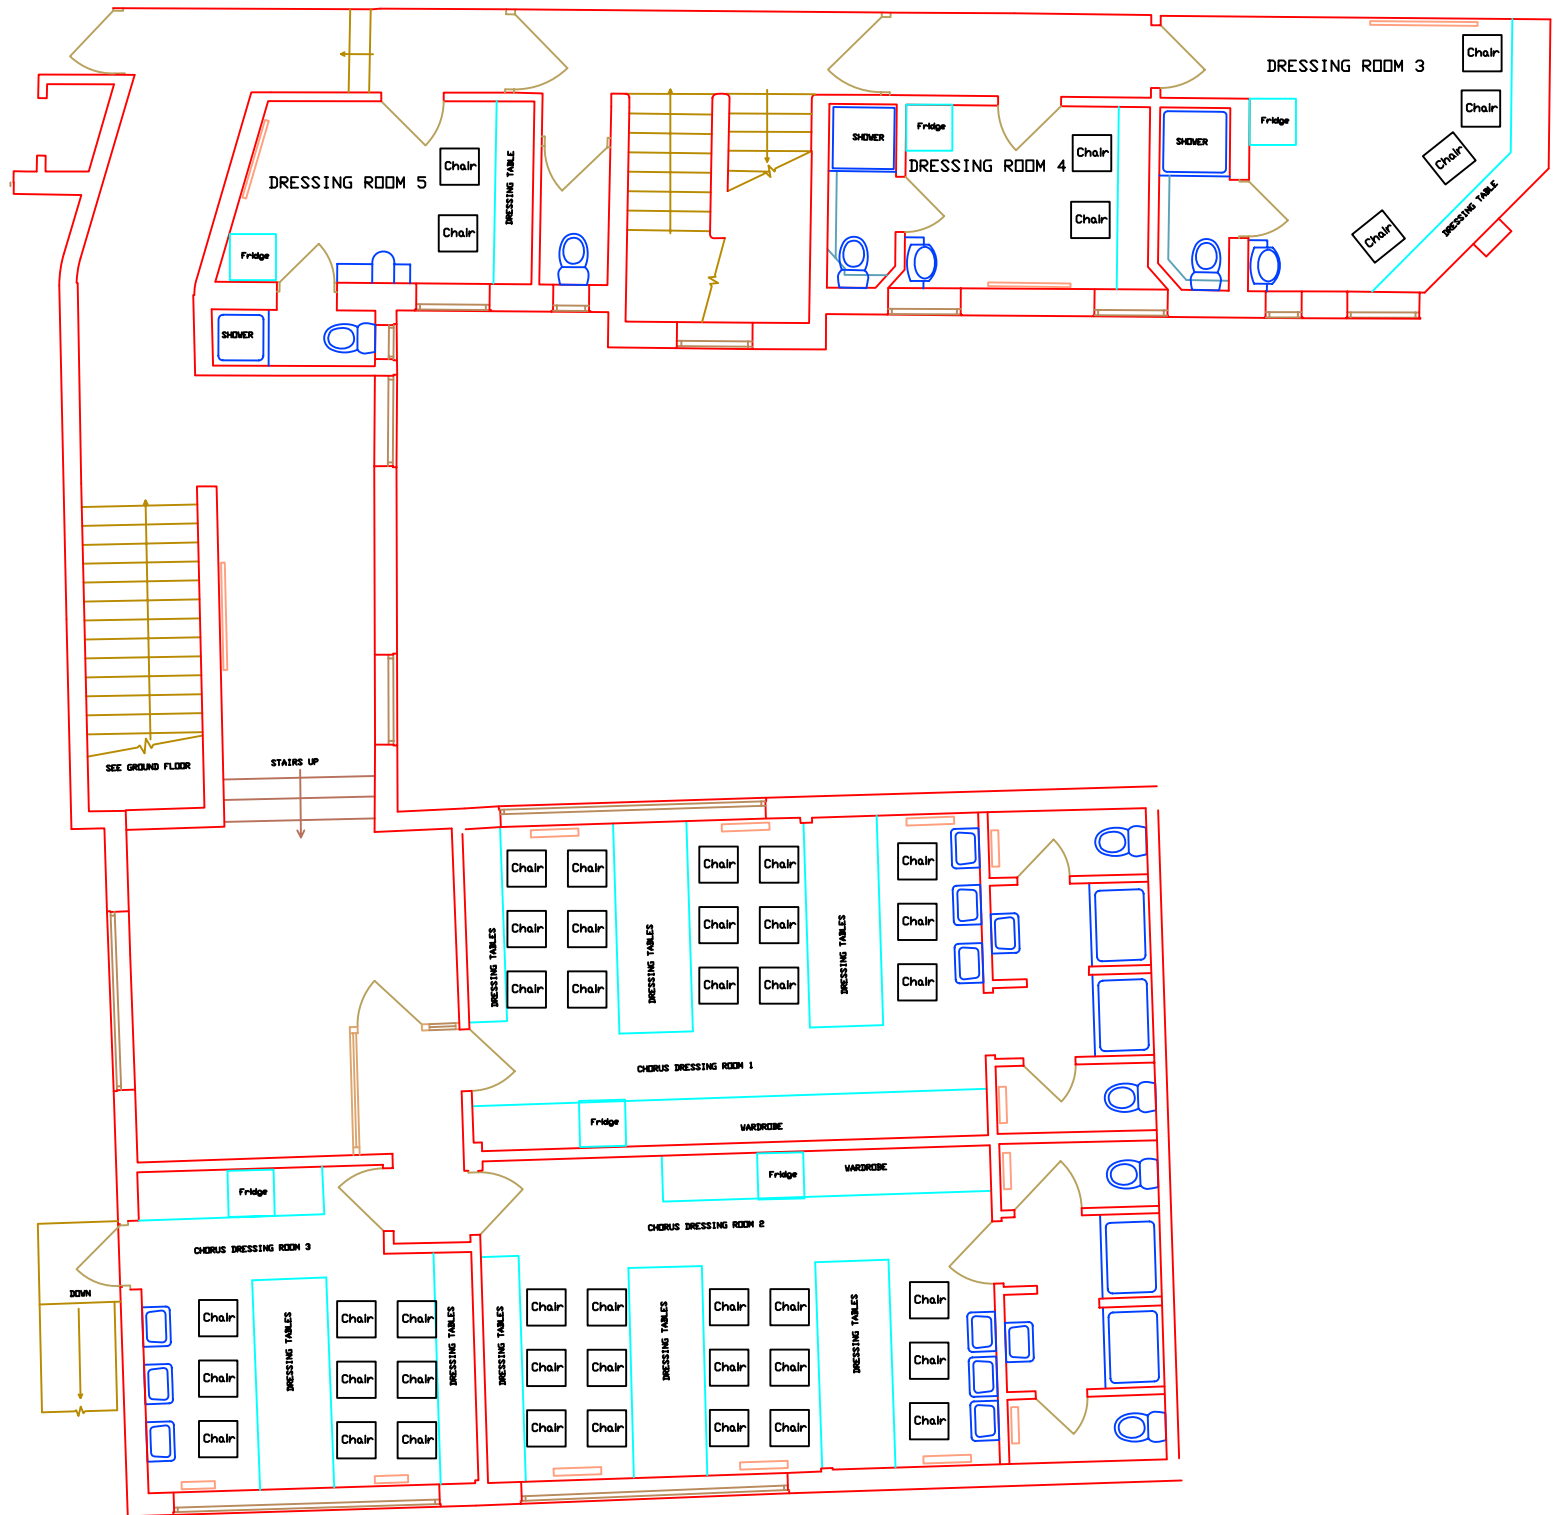

GROUND FLOOR

FIRST FLOOR

SECOND FLOOR

Notes

Drawn by Will Hill

File Name Dressing Rm Layout/07/04

Date

Scale 1:100 @ A3

XXX

Dressing Rooms

Venue Theatre Royal Norwich