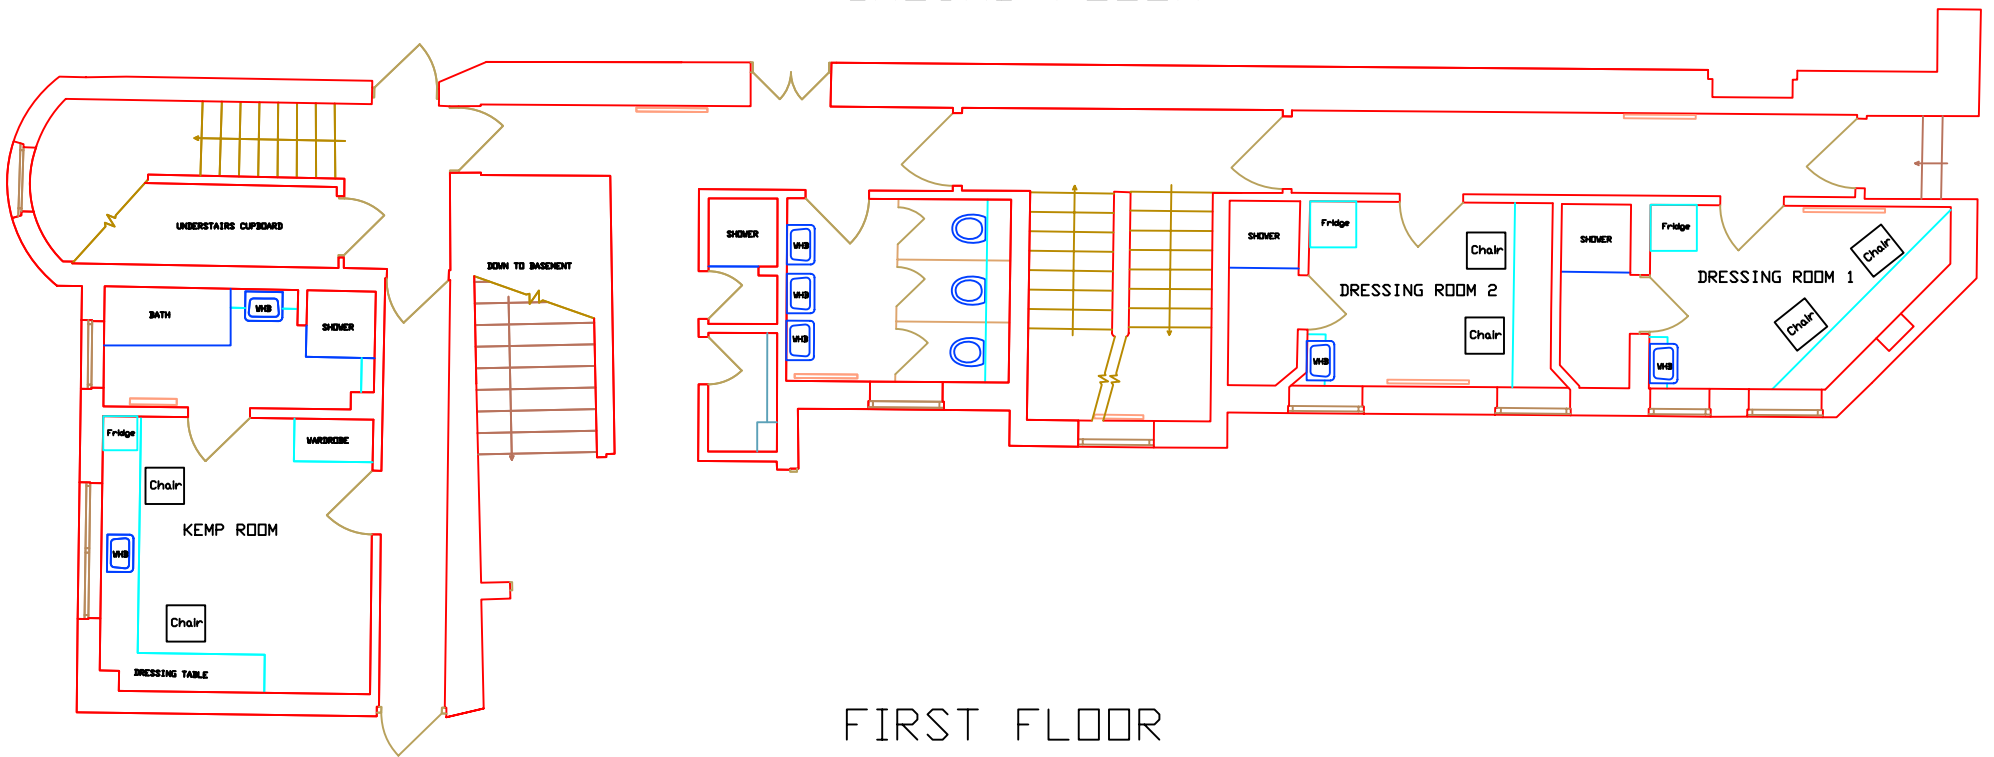

GROUND FLOOR

FIRST FLOOR

SECOND FLOOR

Notes

Drawn by Will Hill

File Name Dressing Rm Layout/07/04

Date

Scale 1:100 @ A3

XXX

Dressing Rooms

Venue Theatre Royal Norwich